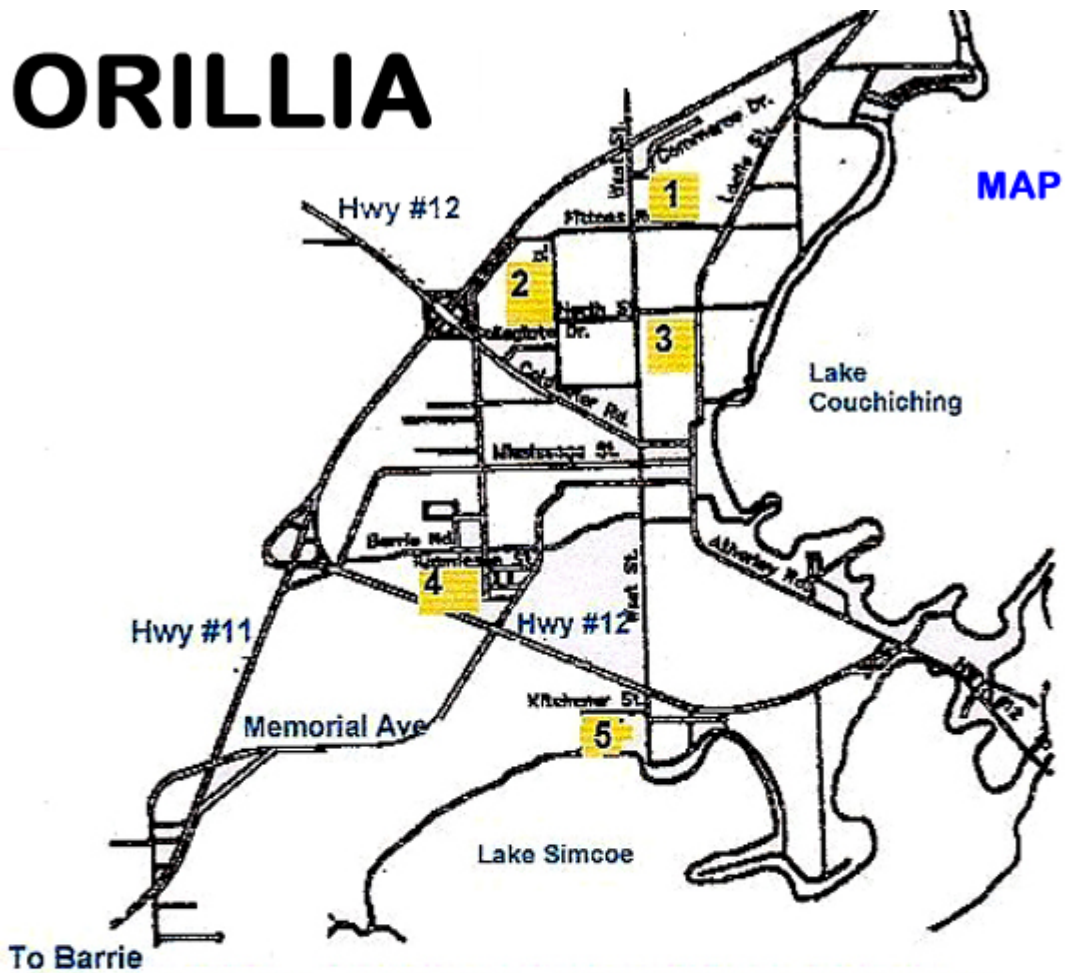

ORILLIA

MAP 11

- FIELD 1 - PAT FOG - PATRICK FOGURTY H.S.
- FIELD 2 - PARK STR - PARK STREET H. S.
- FIELD 3 - ODHS - ORILLIA & DISTRICT H. S.
- FIELD 4 - TWIN LAKES - TWIN LAKES H.S.
- FIELD 5 - KIT P "C" - KITCHENER PARK 'C' - U10
- FIELD 5 - KIT P "E" - KITCHENER PARK 'E'
- FIELD 5 - KIT P "F" - KITCHENER PARK 'F'
- KITCHENER PARK 'E' & 'F' - LIGHTS

Kitchener Park, Orillia Ontario