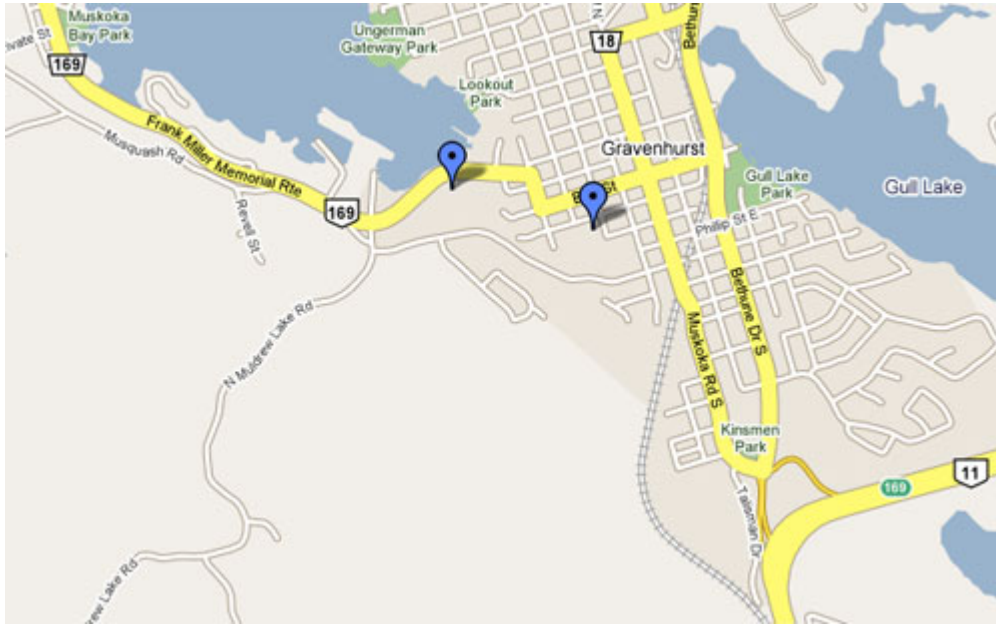

Gravenhurst Fields

Muskoka Wharf
821 Bay Street

Gravenhurst High School
325 Mary Str S

Muskoka Wharf
Directions from Barrie
Hwy 400 N
Continue on HWY-11 N (signs for HWY-11/N Bay/Orillia)
Take exit 169 on the left for Bethune Dr/DR-169 toward Gravenhurst
Turn left at Muskoka Rd S Turn left at Bay St Turn left to stay on Bay St

Gravenhurst High School
Follow the same directions under Muskoka Wharf - after you turn left at Muskoka Rd S
Turn left at Hotchkiss St Turn left at Mary St S

The map shows a detailed view of the streets around Muskoka Wharf and Gravenhurst High School. Muskoka Wharf is located at 821 Bay Street, and Gravenhurst High School is at 325 Mary Street. The map includes street names such as Bay Street, Muskoka Rd S, Hotchkiss St, Mary St S, and James St W. It also shows nearby parks like Gull Lake Park and Kinsmen Park, and roads like Highway 169 and Highway 11.