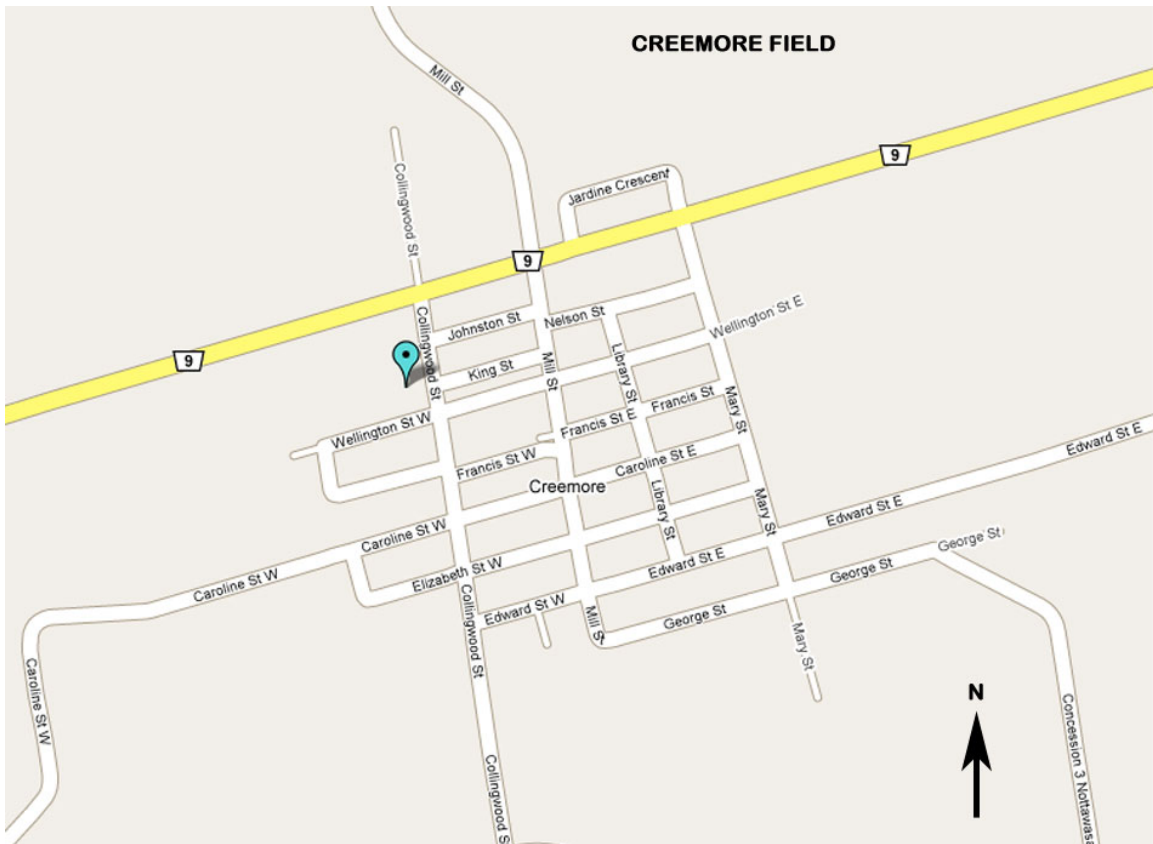

CREEMORE FIELD

Driving Directions from South – North Hwy 400 – Take exit 75 for ON-89/Simcoe Rd 89 toward Cookstown/Alliston – Continue west on Simcoe Rd 89 to County Rd 10 – Turn right at County Rd 10 – Turn right at Vernon St – Turn left at Margaret St – Turn right at Mill St – Turn right at Mill St – Turn left at Commerce Rd – Turn left at Brentwood Rd – Continue on County Rd 10 – Turn left at County Rd 9 – Turn left at Collingwood St – Soccer Fields on the right.

Driving Directions from North – Head south on Hwy 400 – Take exit 96 for Dunlop St toward Angus – Turn left at Dunlop St W – Continue on County Rd 90/King’s Hwy 90 – Turn right at Brentwood Rd – Continue on County Rd 10 – Turn left at County Rd 9 – Turn left at Collingwood Street – Soccer Fields on the right.