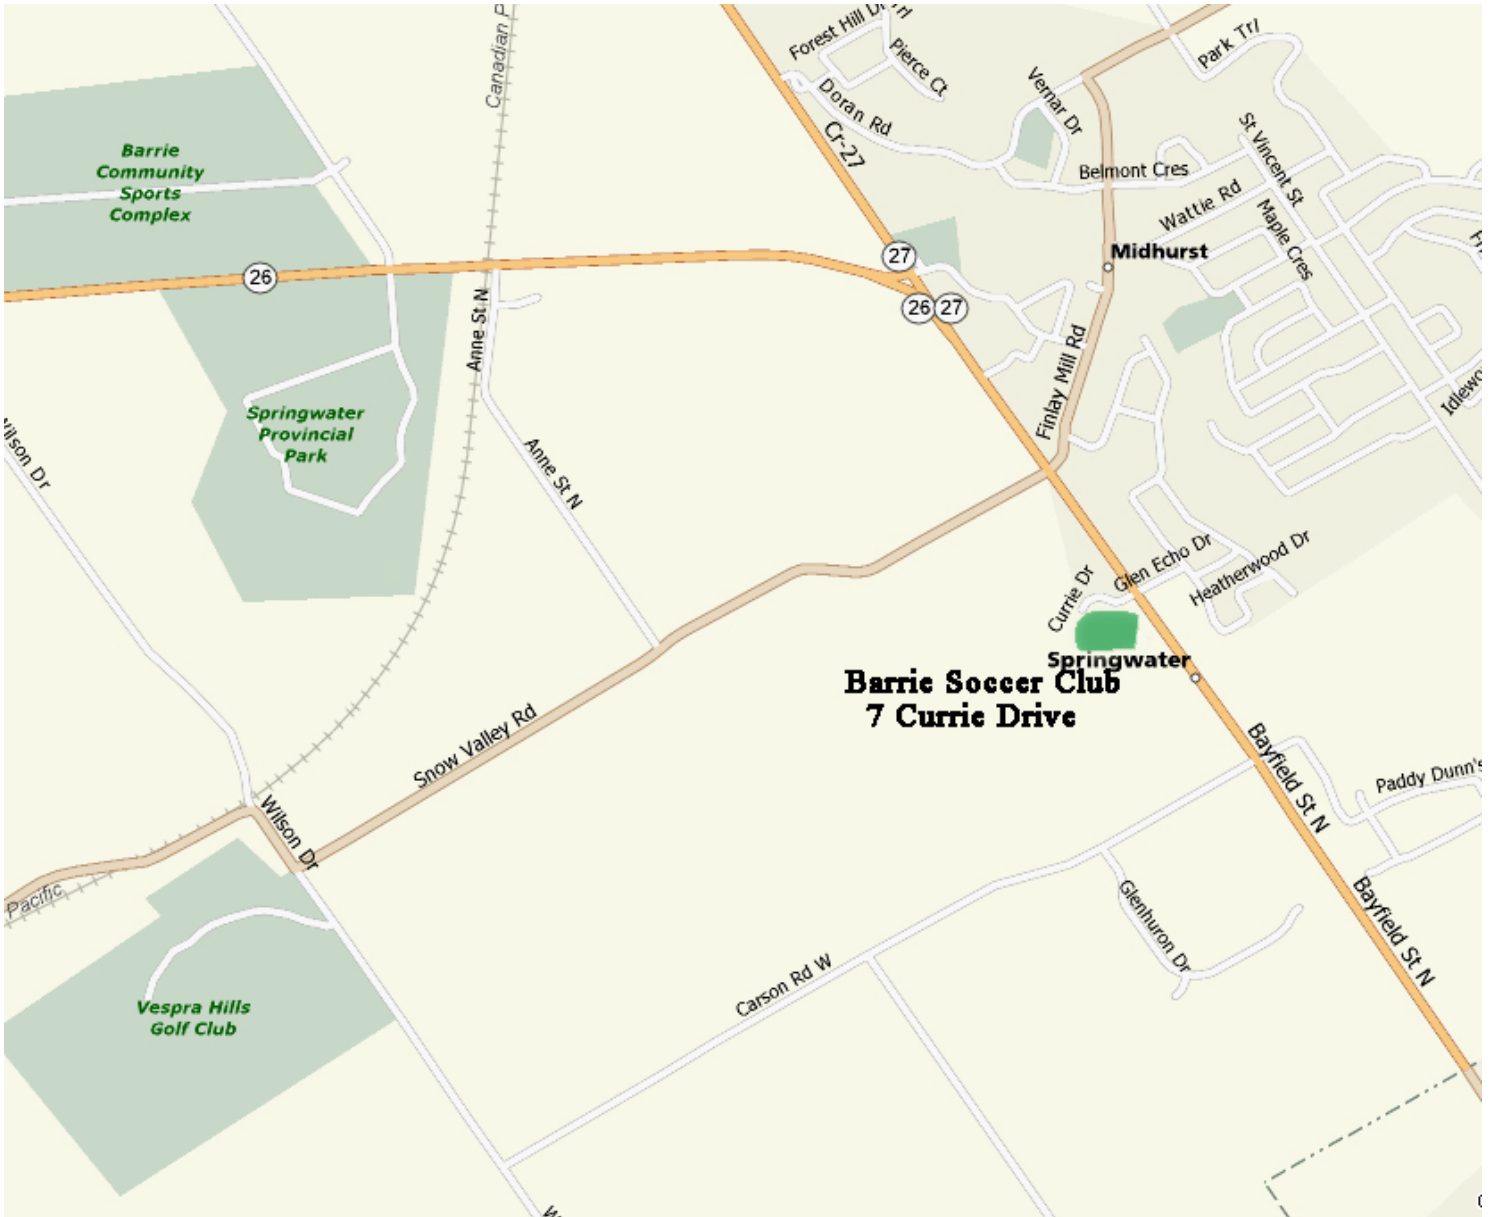

# Barrie Soccer Club

The directions to the BSCDC (optimist club)

400 North to Bayfield St/ 400 south to Bayfield St.

Go north on Bayfield PAST GEORGIAN MALL towards Midhurst, at the bottom of the steep hill are lights at Carson rd. the center is approx 1/2 mile past these lights on the left hand side.

Currie Truck center is the street you turn at we are located across from their building