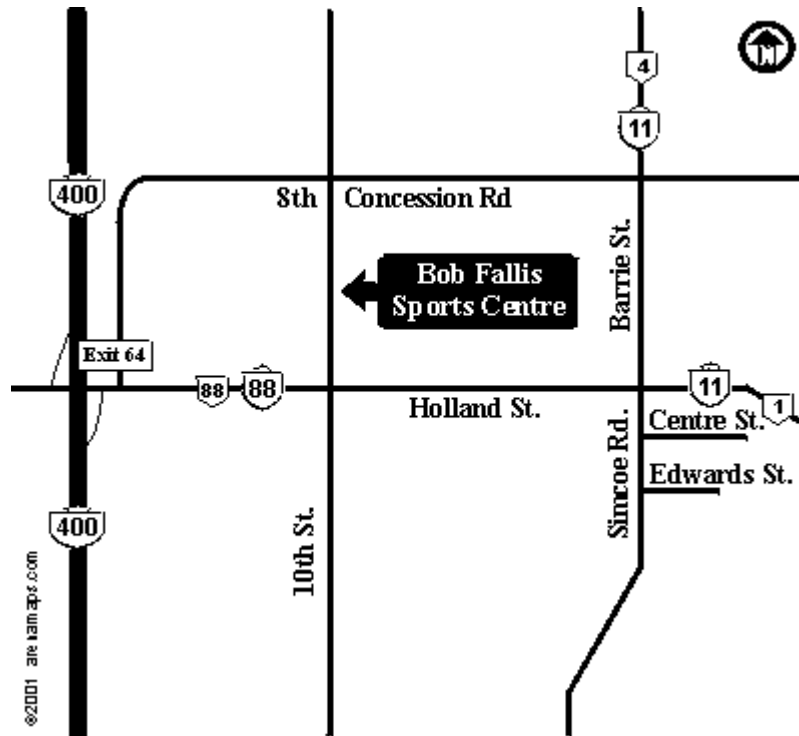

# BRADFORD

Bob Fallis (Appreciation Park)

Community Centre on Middleton Sideroad #10 (north of Hwy 88)

**From the North:** Hwy-400 south - Take exit 64A for Simcoe Rd 88 toward Bradford - Turn right at County Rd-88/King's Hwy 88 proceed east approx. 2 km to Sideroad 10. Turn left on Sideroad 10 and proceed north approx. 1 km to arena on the right (before 8th Line).