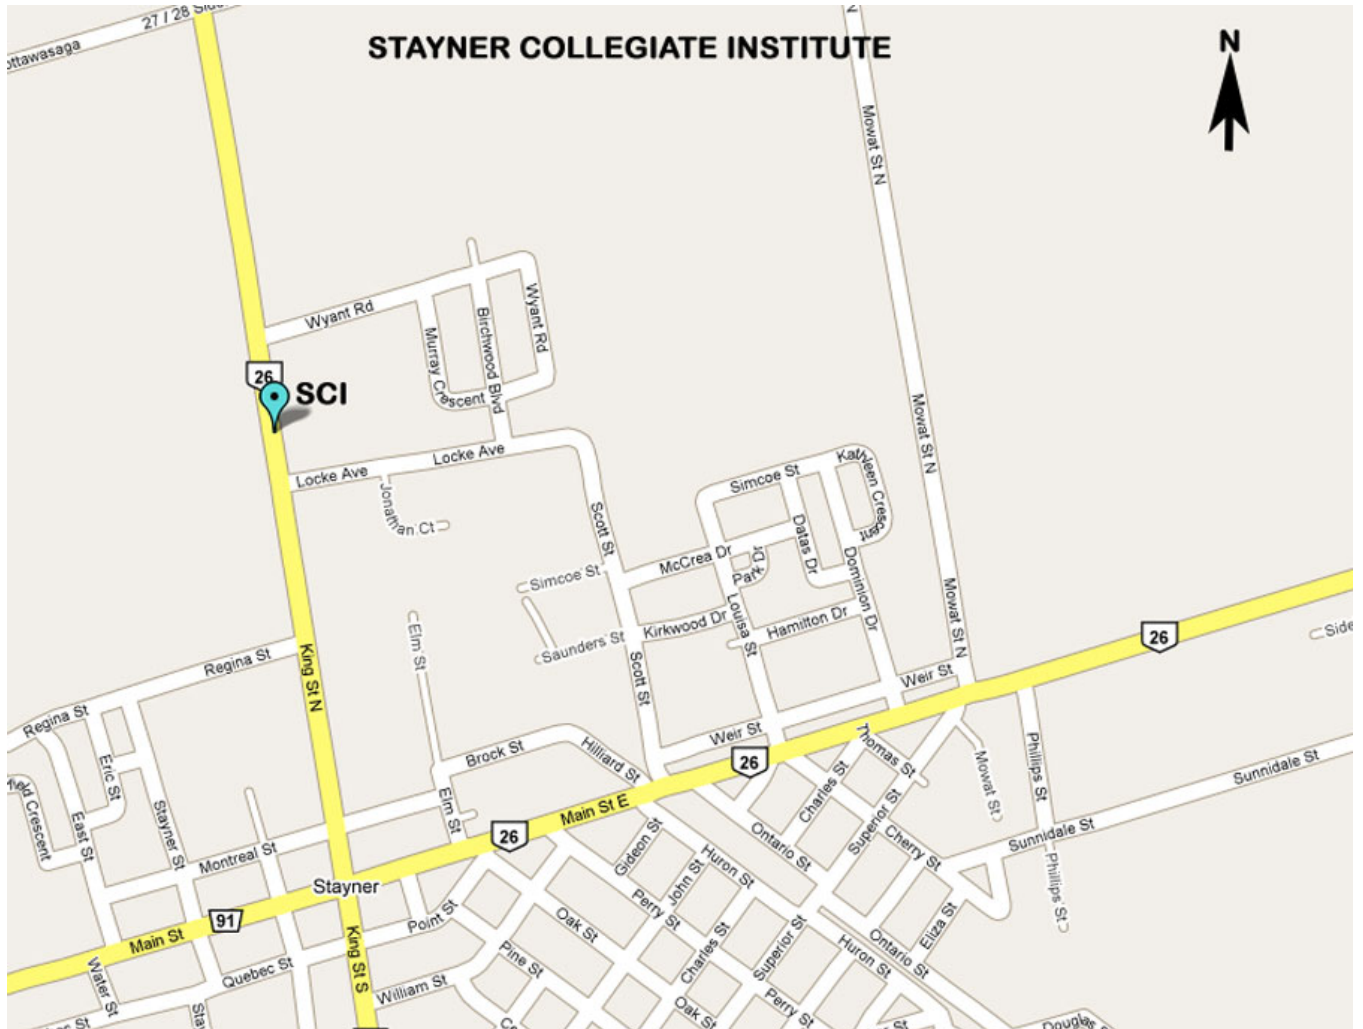

# CLEARVIEW

7578 HWY 26

**Directions from Cookstown** – West on King’s Hwy89/Queen St towards Alliston – Continue through Alliston to King St. S. – Turn left at King St. S. – Turn right at King’s Hwy 89/Young St. – Continue to follow King’s Hwy 89 to Airport Road – Turn right at Airport Rd – Continue on County Rd 42/KingStN/King St. S/Airport Rd north – Continue on Route 26/King’s Hwy 26 – Stayner Collegiate Institute (SCI) will be on the right.

**Directions from Gravenhurst (North)** – South on King’s Hwy 11 - Continue south on King’s Hwy 400 – Take exit 98 for ON-26 toward Bayfield St – Turn right at Bayfield St – Turn left at King’s Hwy 26 – Turn right at King St N – Continue on Route 26/King’s Hwy 26 – Stayner Collegiate Institute on the right.