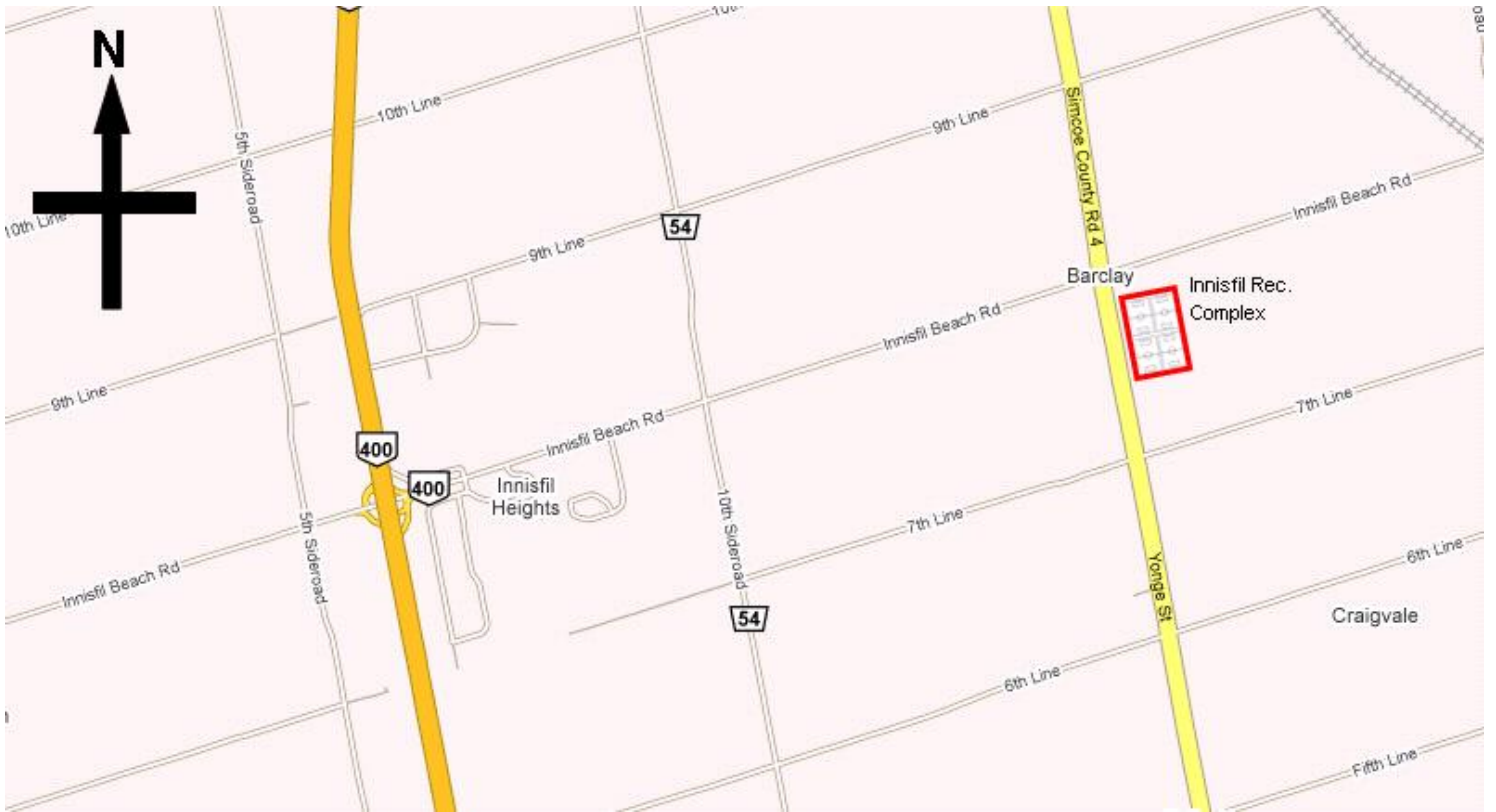

Innisfil Rec Complex

It is located at 7315 Yonge St the S/E corner of Innisfil Beach Rd and Yonge St. It has 4 lit fields.